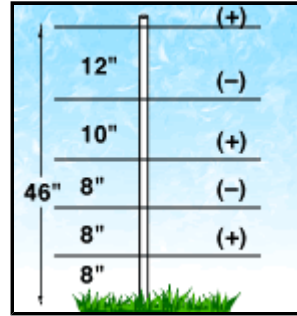

# Buffalo, Deer, Llama, Predators & Bear

Bear  
4 foot high - 3 wire

Buffalo, Deer, Llama, Predators & Bear  
5 foot high - 5 wire

Bear  
4 foot high - 4 wire

Buffalo, Deer, Llama, Predators & Bear  
5 foot high - 7 wire

Bear  
4 foot high - 5 wire

Buffalo, Deer, Predators & Bear  
6 foot high - 7 wire

Buffalo, Deer, Predators & Bear  
6 foot high - 9 wire