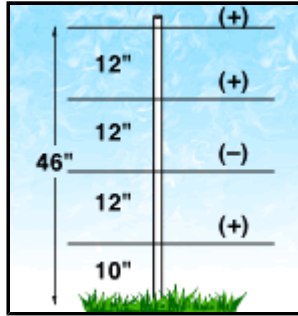

# Buffalo, Deer, Llama, Predators & Bear

Bear  
4 foot high - 3 wire

Buffalo, Deer, Llama, Predators & Bear  
5 foot high - 5 wire

Bear  
4 foot high - 4 wire

Buffalo, Deer, Llama, Predators & Bear  
5 foot high - 7 wire

Bear  
4 foot high - 5 wire

Buffalo, Deer, Predators & Bear  
6 foot high - 7 wire

Buffalo, Deer, Predators & Bear  
6 foot high - 9 wire