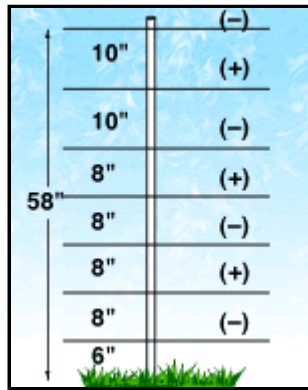

# Buffalo, Deer, Llama, Predators & Bear

Bear  
4 foot high - 3 wire

Buffalo, Deer, Llama, Predators & Bear  
5 foot high - 5 wire

Bear  
4 foot high - 4 wire

Buffalo, Deer, Llama, Predators & Bear  
5 foot high - 7 wire

Bear  
4 foot high - 5 wire

Buffalo, Deer, Predators & Bear  
6 foot high - 7 wire

Buffalo, Deer, Predators & Bear  
6 foot high - 9 wire