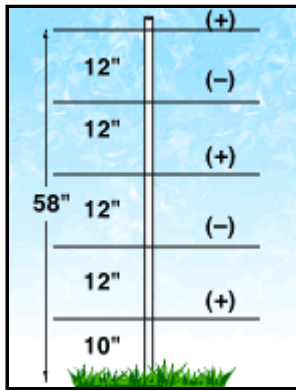

# Buffalo, Deer, Llama, Predators & Bear

Bear  
4 foot high - 3 wire

Buffalo, Deer, Llama, Predators & Bear  
5 foot high - 5 wire

Bear  
4 foot high - 4 wire

Buffalo, Deer, Llama, Predators & Bear  
5 foot high - 7 wire

Bear  
4 foot high - 5 wire

Buffalo, Deer, Predators & Bear  
6 foot high - 7 wire

Buffalo, Deer, Predators & Bear  
6 foot high - 9 wire