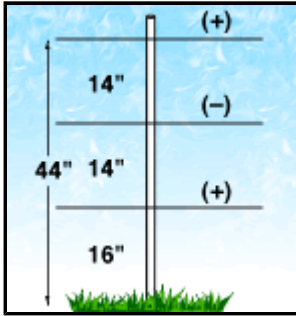

# Buffalo, Deer, Llama, Predators & Bear

Bear  
4 foot high - 3 wire

Buffalo, Deer, Llama, Predators & Bear  
5 foot high - 5 wire

Bear  
4 foot high - 4 wire

Buffalo, Deer, Llama, Predators & Bear  
5 foot high - 7 wire

Bear  
4 foot high - 5 wire

Buffalo, Deer, Predators & Bear  
6 foot high - 7 wire

Buffalo, Deer, Predators & Bear  
6 foot high - 9 wire