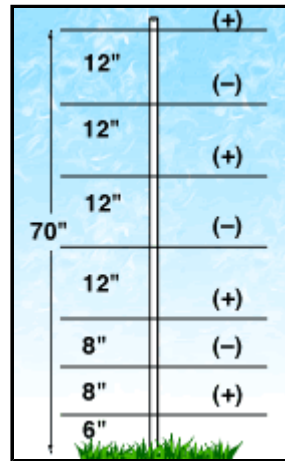

# Buffalo, Deer, Llama, Predators & Bear

Bear  
4 foot high - 3 wire

Buffalo, Deer, Llama, Predators & Bear  
5 foot high - 5 wire

Bear  
4 foot high - 4 wire

Buffalo, Deer, Llama, Predators & Bear  
5 foot high - 7 wire

Bear  
4 foot high - 5 wire

Buffalo, Deer, Predators & Bear  
6 foot high - 7 wire

Buffalo, Deer, Predators & Bear  
6 foot high - 9 wire